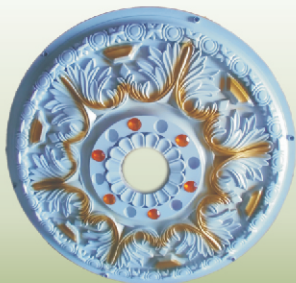

PLASTIC FLOWER CEILING

Digital Flower Ceiling

Gypsum Flower

Model No. : 20

Size : 508 x 508 mm

Colour : HD

Material : HIPS Plastic

Water Proof